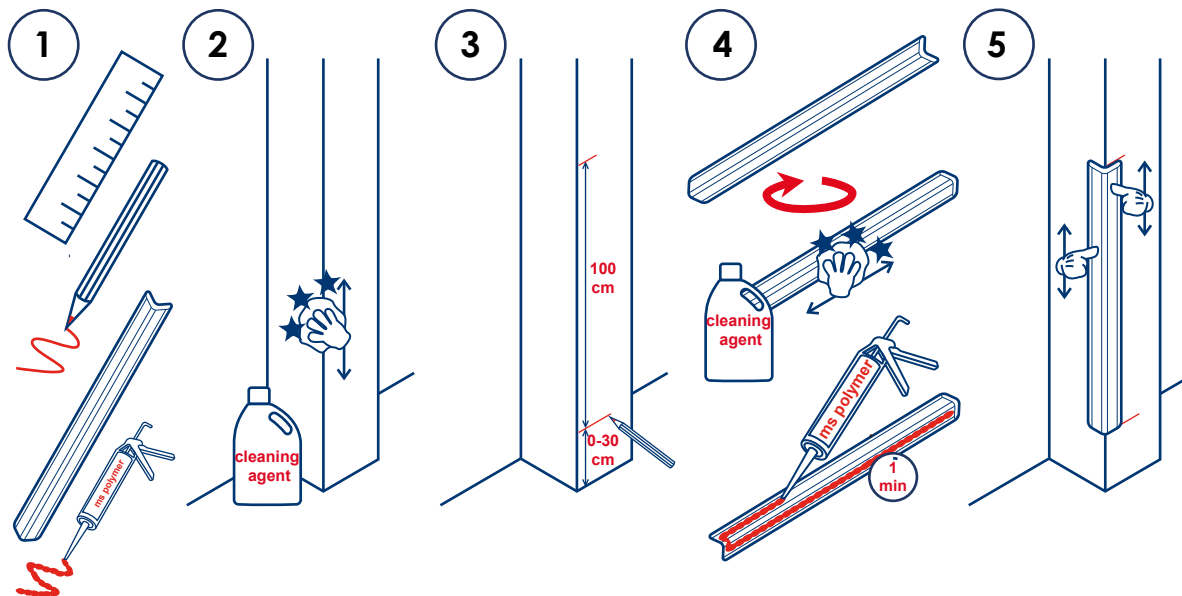

CORNER GUARD DELUXE + DELUXE PENCIL

Instructions

Indoor and outdoor use (weatherproof).

Can withstand temperatures from -20° to 80° Celsius.

Made of integral skin urethane

Do not install if temperature is below 10° Celsius

Do not expose to direct sun and dampness in order not to reduce the durability of the strips

Do not cut

**arte
viva.** child safety
kindergartens and schools

Keulenaar 6b
3961 NM Wijk bij Duurstede
The Netherlands