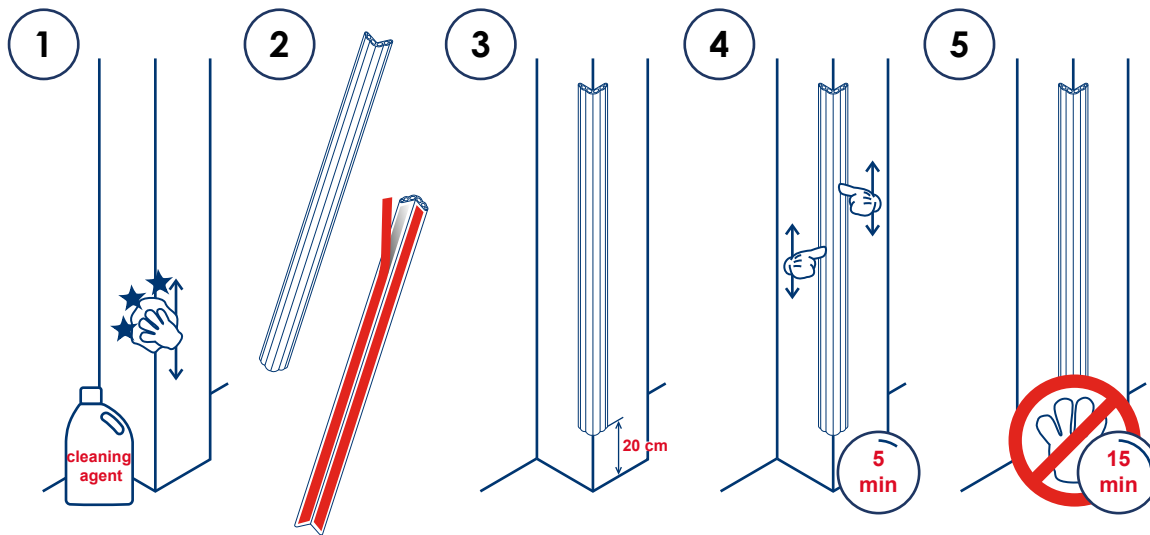

CORNER GUARD STANDARD

Instructions

Suitable for plastic, glass, wood and metal.

Arte Viva BV can not be held liable for any damage that may arise if the strips are not applied as instructed.

Not suitable for using on uneven and rough surfaces.

Indoor use only.

Made of TPE

Can be cut to size

**arte
viva.** child safety
kindergartens and schools

Keulenaar 6b
3961 NM Wijk bij Duurstede
The Netherlands

T +31 (0)343 57 69 54
E info@arteviva.nl
I www.arteviva.nl