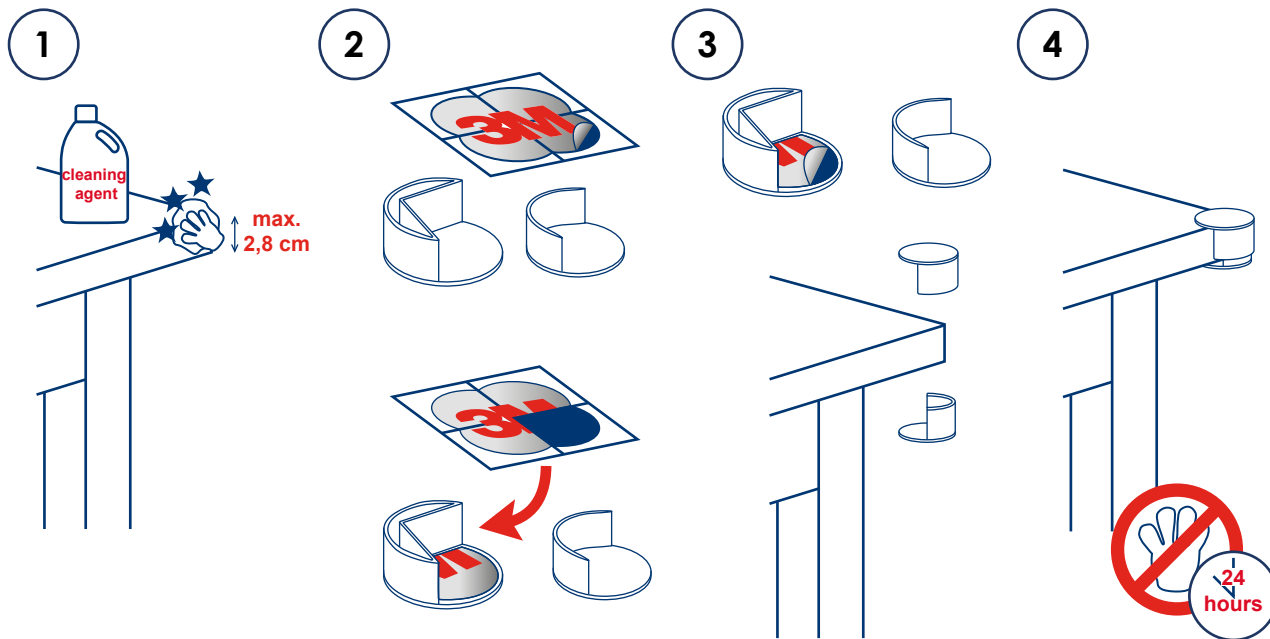

CORNER GUARD TABLE

Instructions

Suitable for plastic, glass, wood and metal.

Made of PE, non-toxic.

**arte
viva.** child safety
kindergartens and schools

Keulenaar 6b
3961 NM Wijk bij Duurstede
The Netherlands